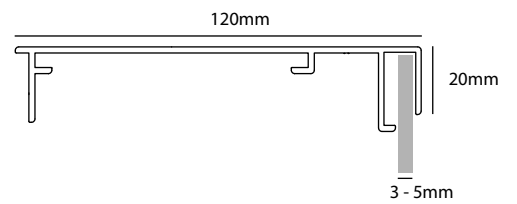

## SINGLE SIDED LIGHTBOX PROFILES / PROFILÉS LIGHTBOX SIMPLE FACE

### LIGHTBOX 75mm

product code	description	
LB75-ST-SS10	75mm, base profile, single sided	6,1m/l
	1. mill finish brut	2. silver anodised anodisé naturel

product code	description	
LB75-01-SS10	75mm, 1 open side, single sided	6,1m/l
	1. mill finish brut	2. silver anodised anodisé naturel

### LIGHTBOX 120mm

product code	description	
LB120-ST-SS10	120mm, base profile, single sided	6,1m/l
	1. mill finish brut	

product code	description	
LB120-01-SS10	120mm, 1 open side, single sided	6,1m/l
	1. mill finish brut	