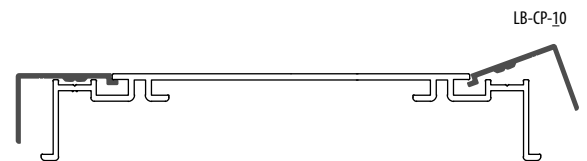

LB160-O2-DS10

160mm, 2 open sides, double sided 6,1m/l

1. mill finish brut