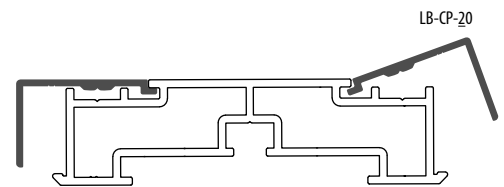

LB100-O2-DS10

100mm, 2 open sides, double sided 6,1m/l

1. mill finish brut 2. silver anodised anodisé naturel